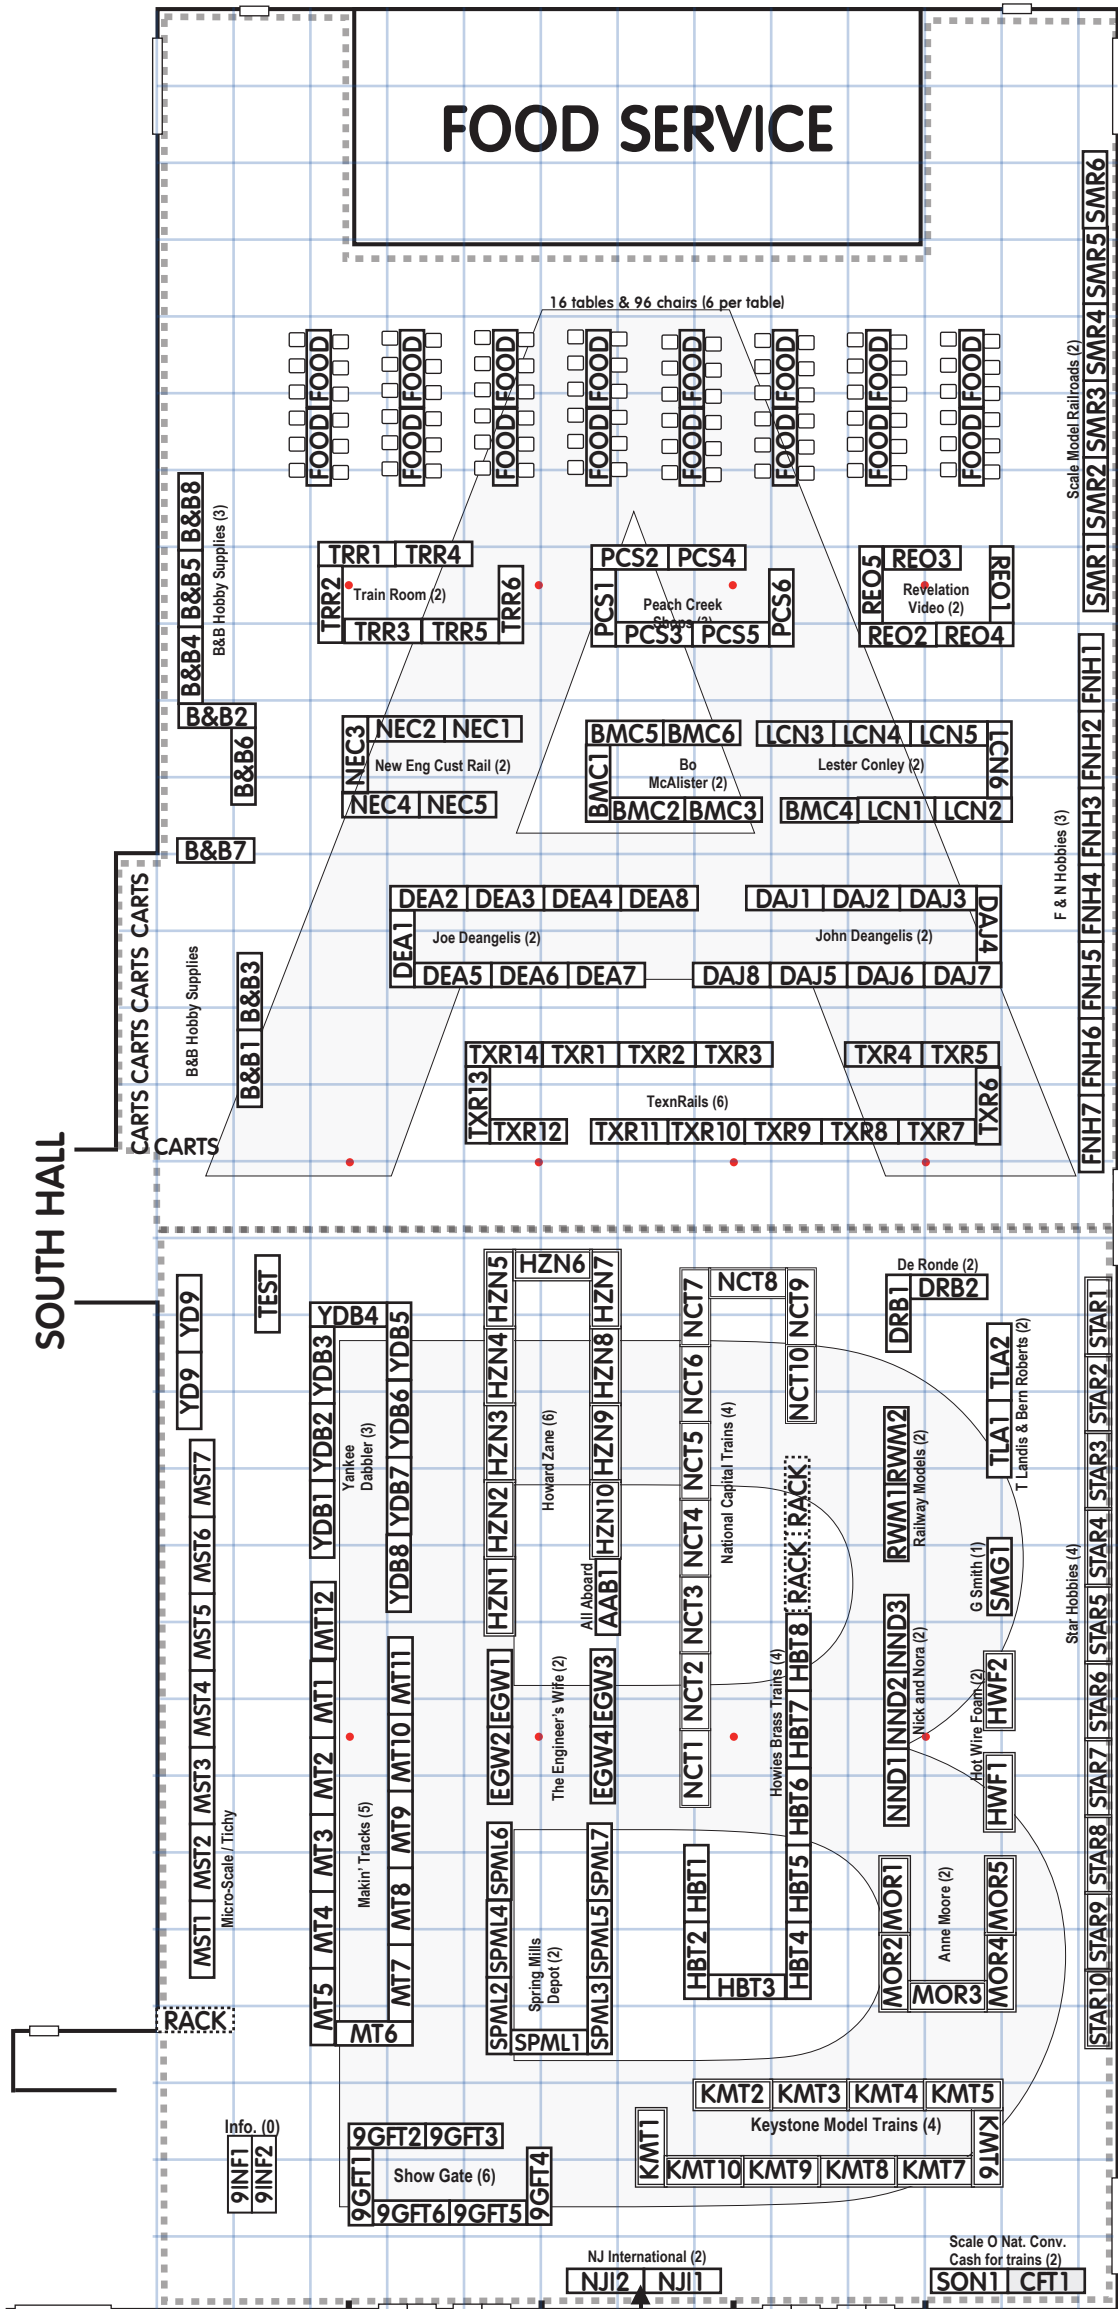

COW PALACE CENTER HALL OCT 2016

Wide Tables

• Post

These tables tops must be even

Regular Tables

Measurement (apprx.)

Broken lines, CARTS, RACKS, etc. Indicate equipment supplied by show vendors

A number in parenthesis indicates chair qty for vendor
Otherwise see specific instruction