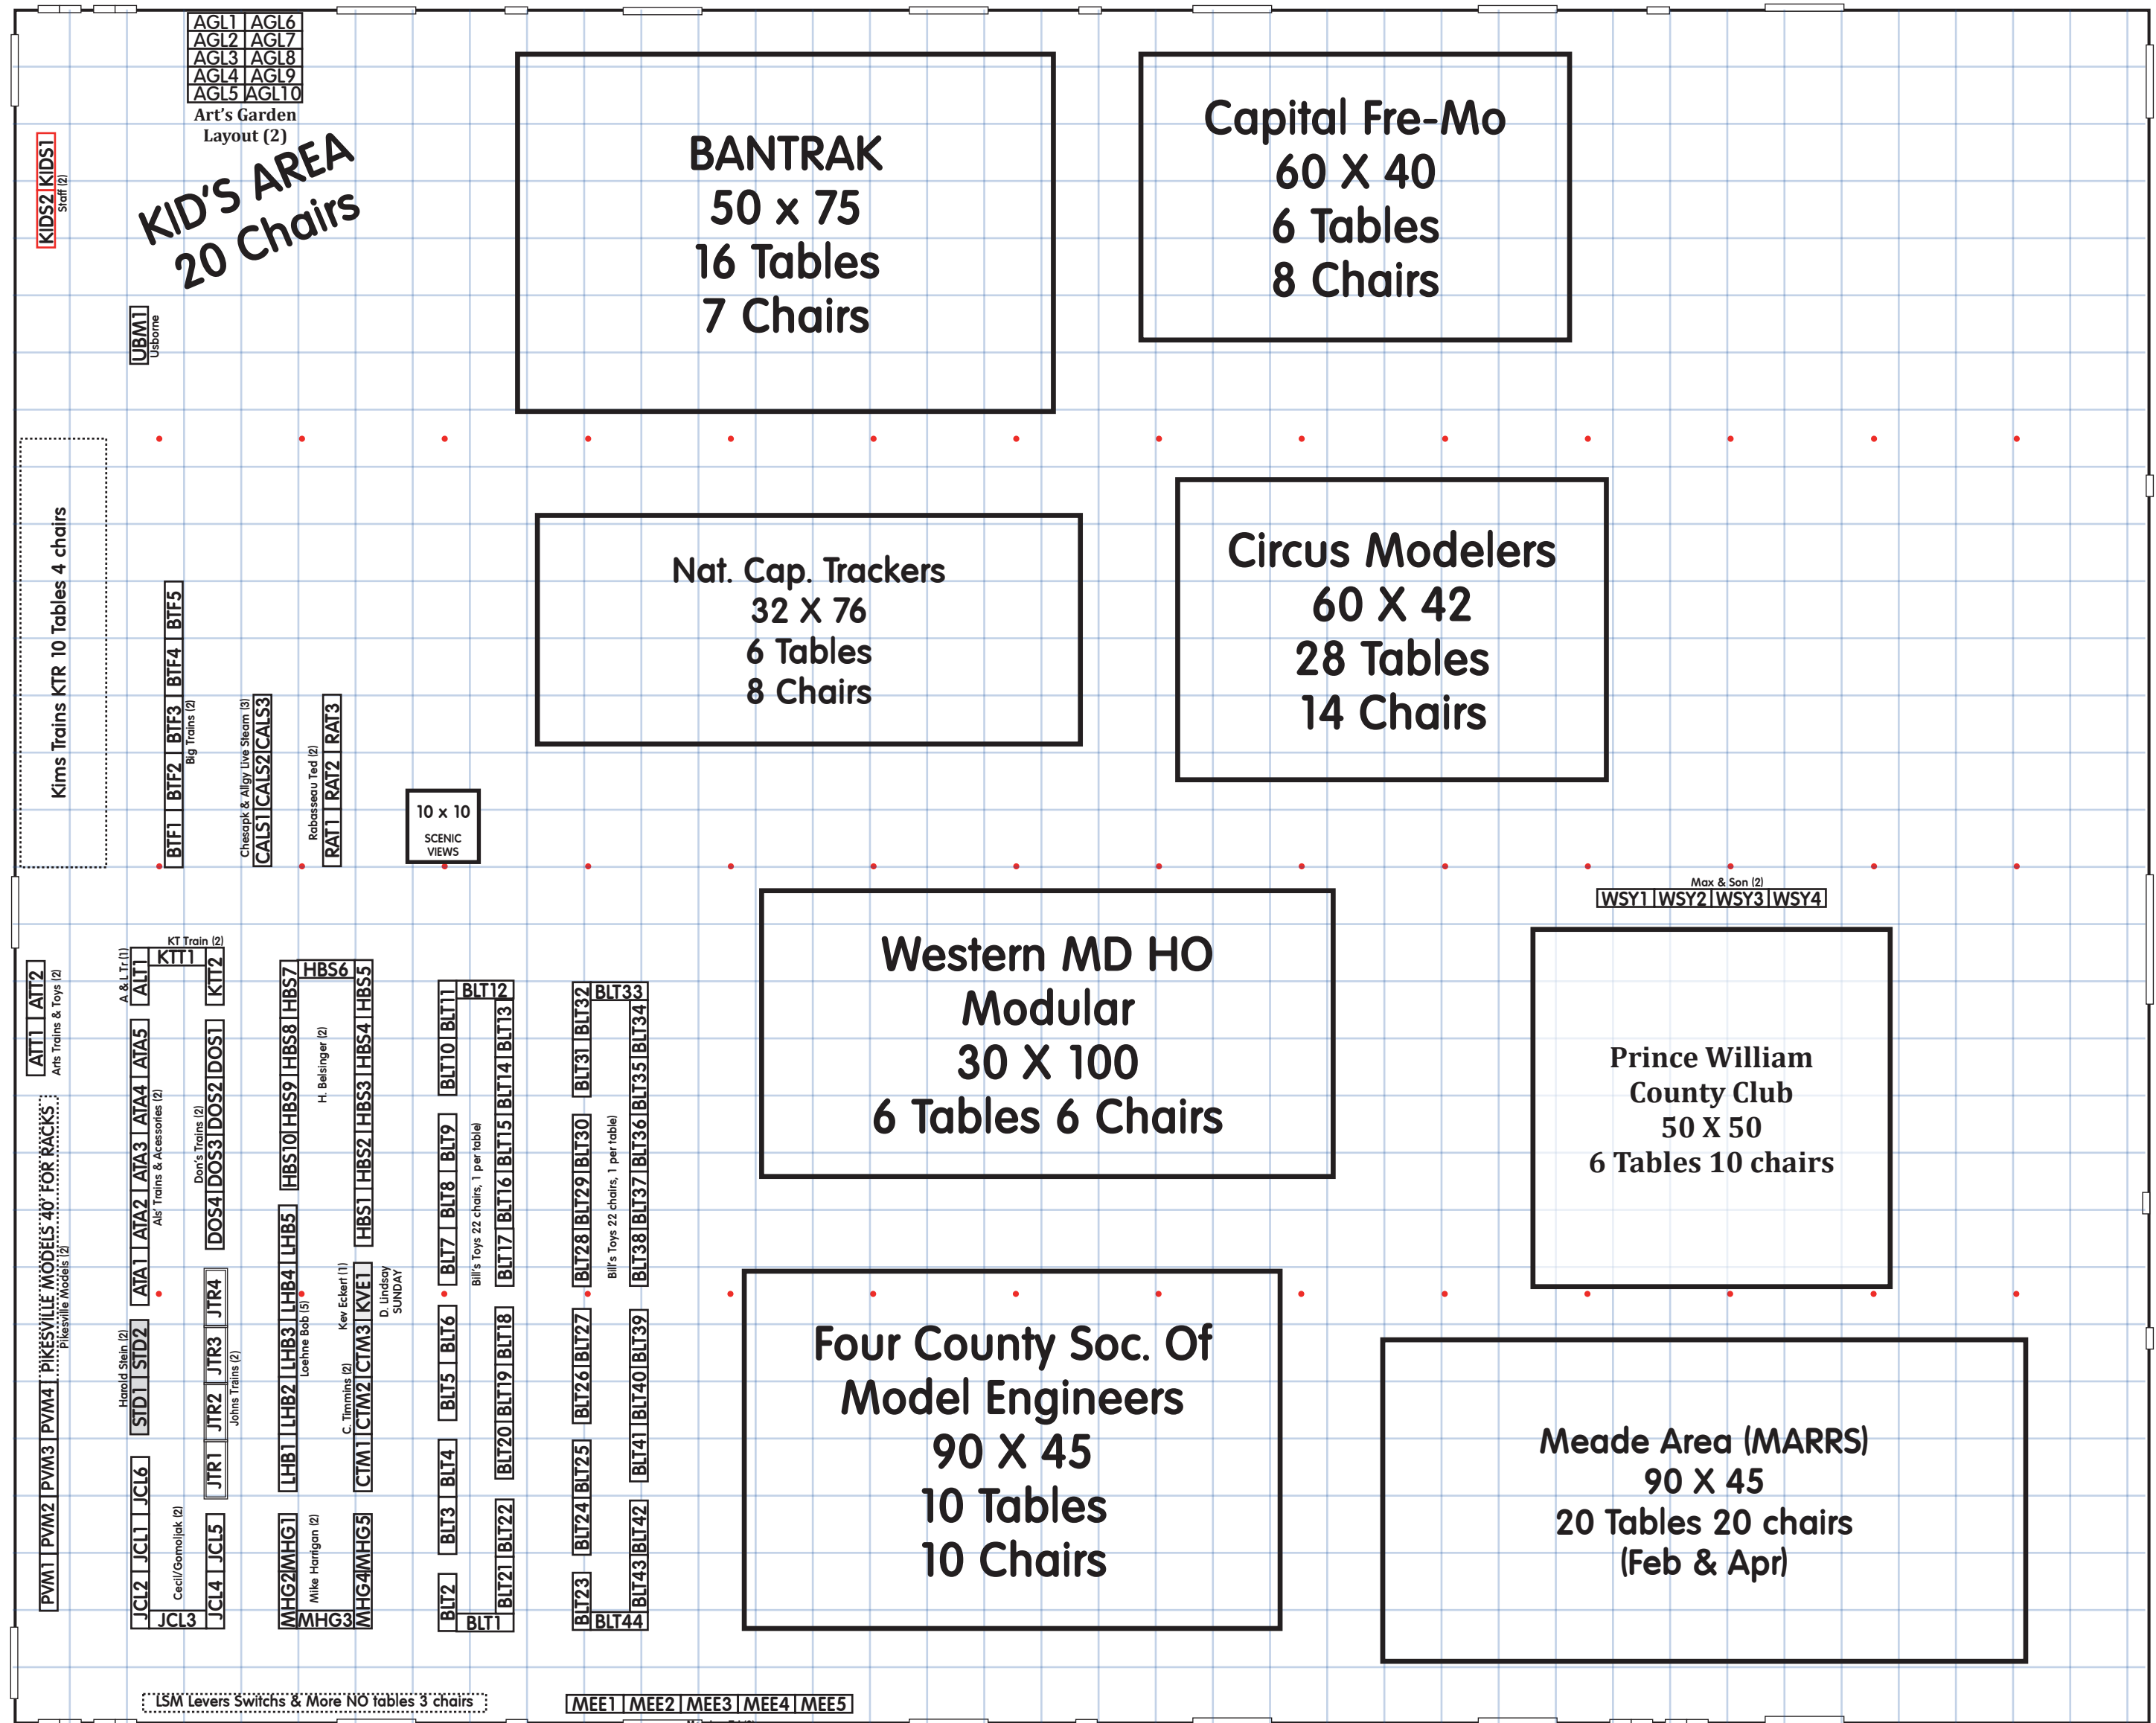

CENTER HALL

Find an exhibitor: Hold down the ctrl key, and press the F key, let go of both. Enter a few characters of the name, then press return.
Look for highlighted text matching your search. No good? Call us at 434-823-4809 for help.