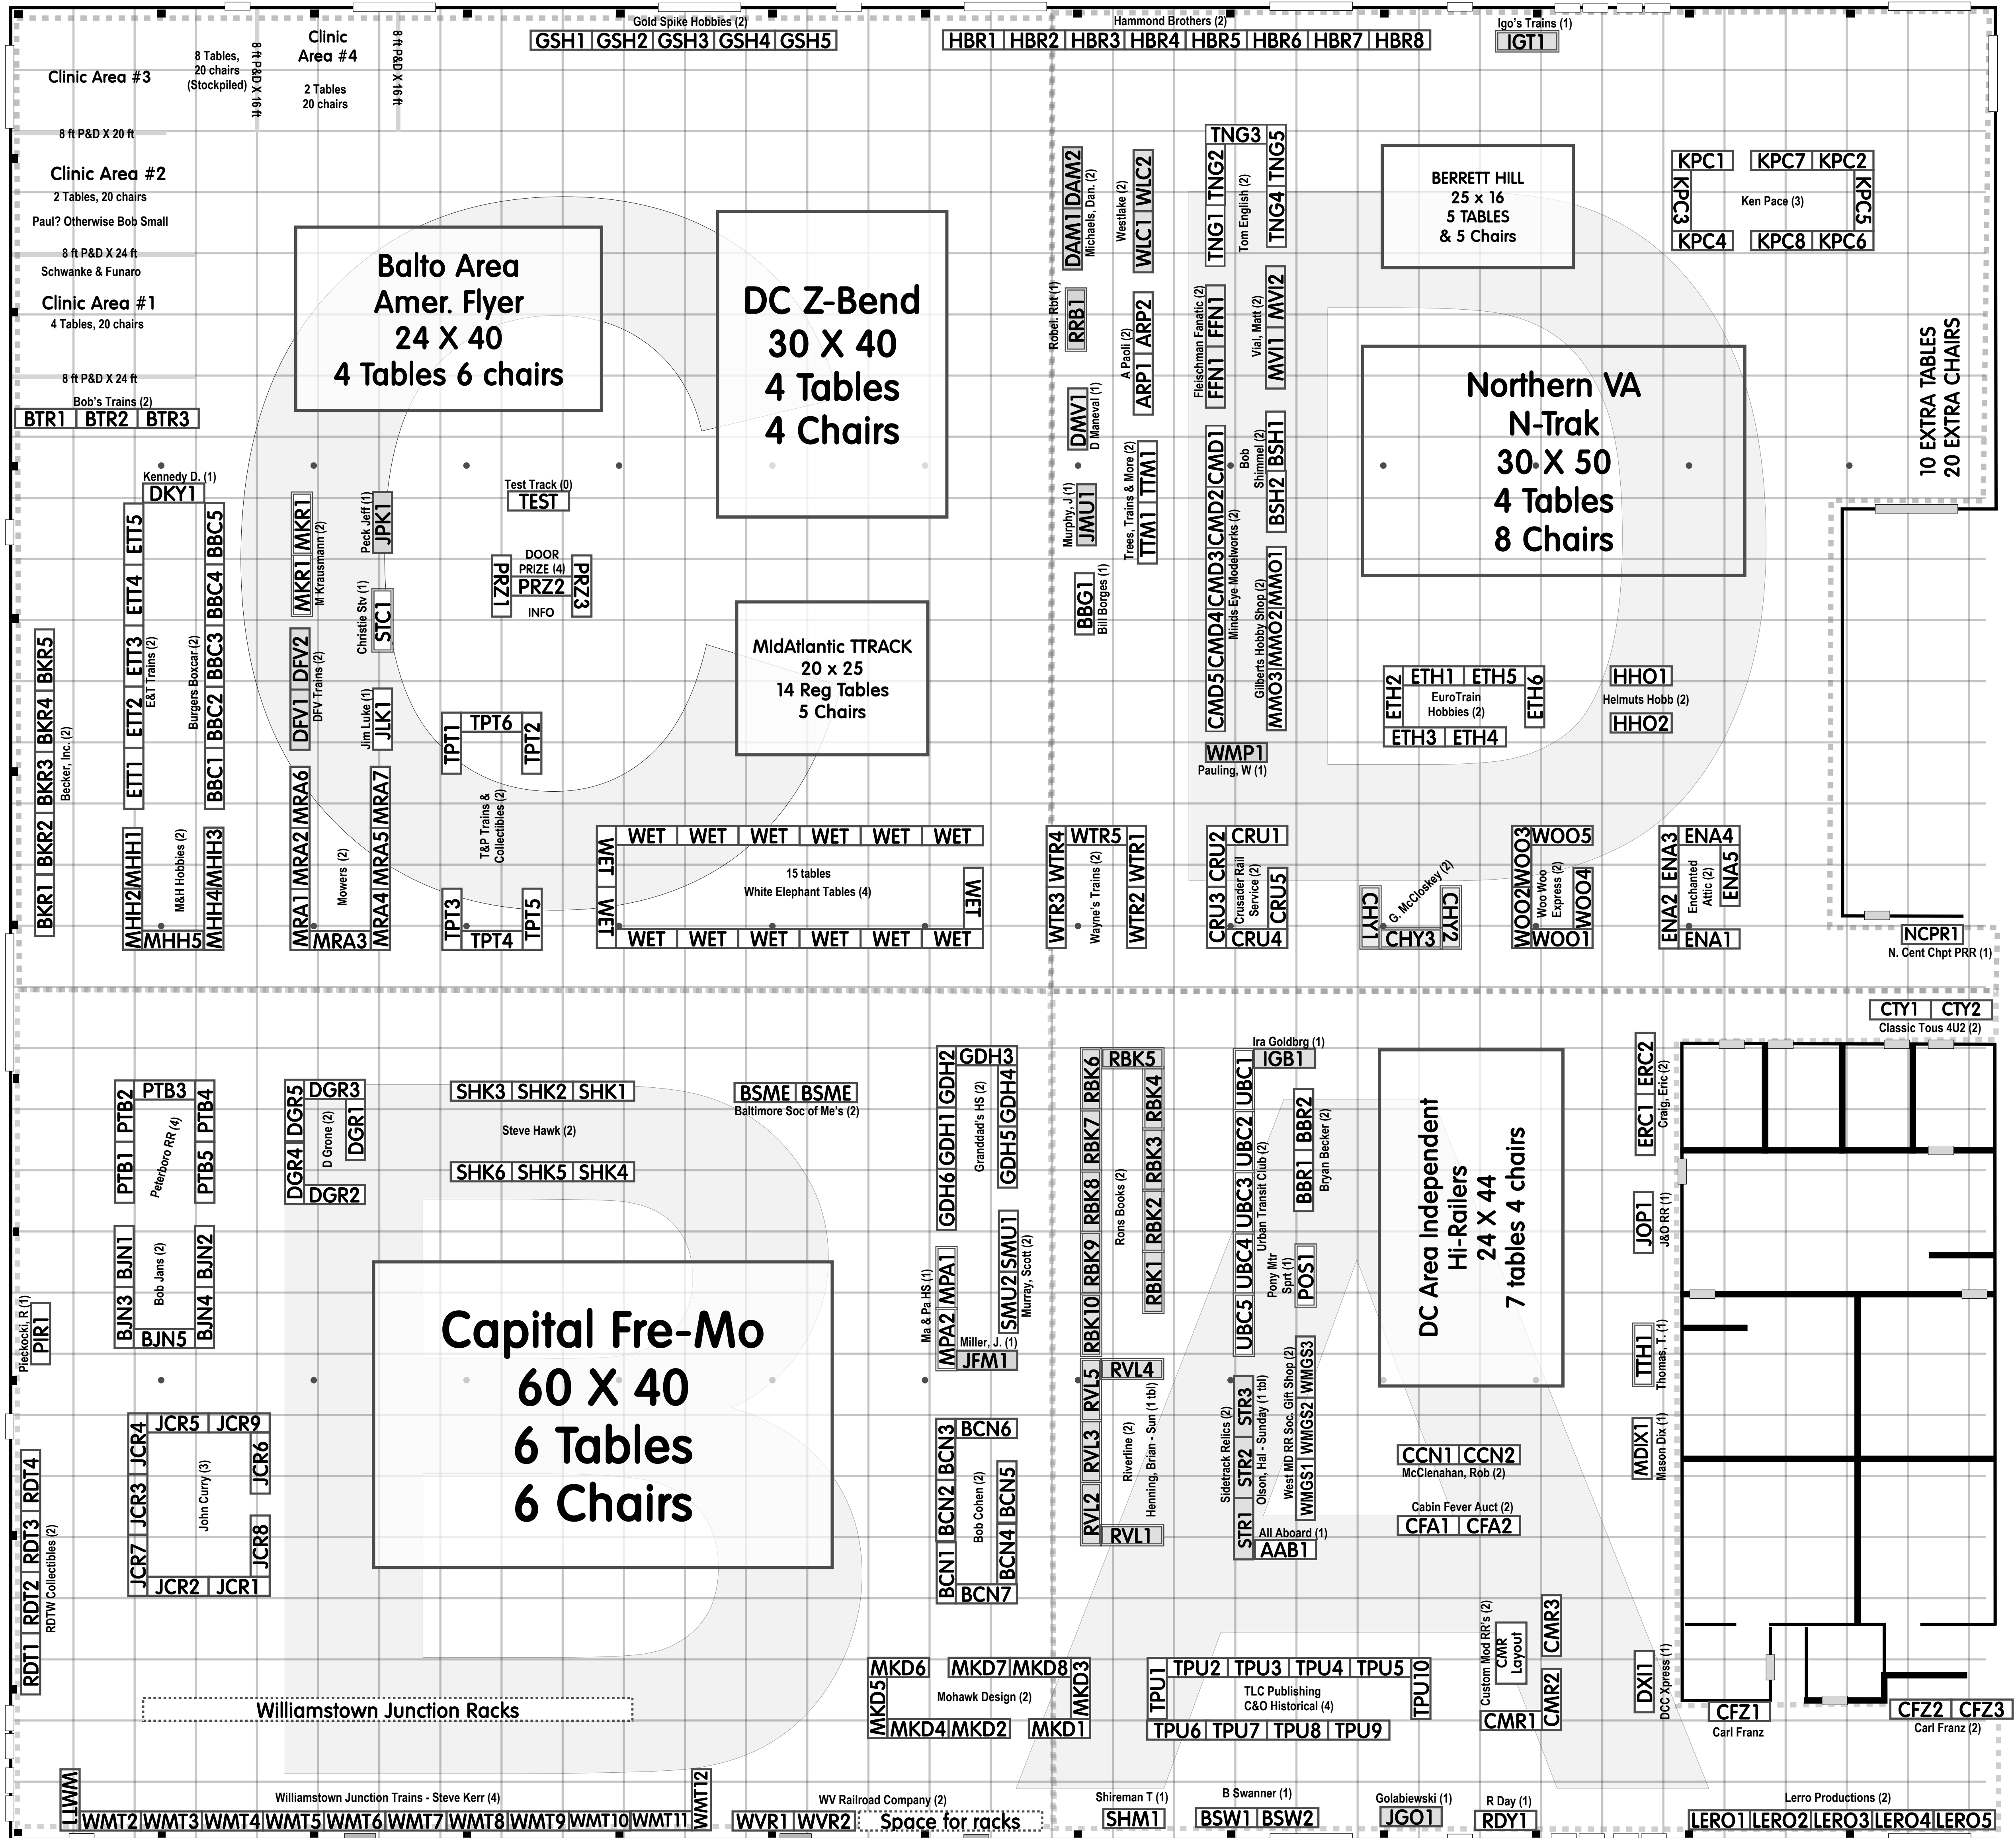

COW PALACE SOUTH HALL APR 2018

CENTER HALL

- Single line - Regular Tables
- Double line - Wide Tables
- Racks, etc. Supplied by vendors

- =Post. Use to align tables
- =Shotline. Use to align tables
- Grid: The grid is 8ft X 8ft

(#) A number in parenthesis indicates chair qty for vendor. If missing, see specific instruction otherwise.