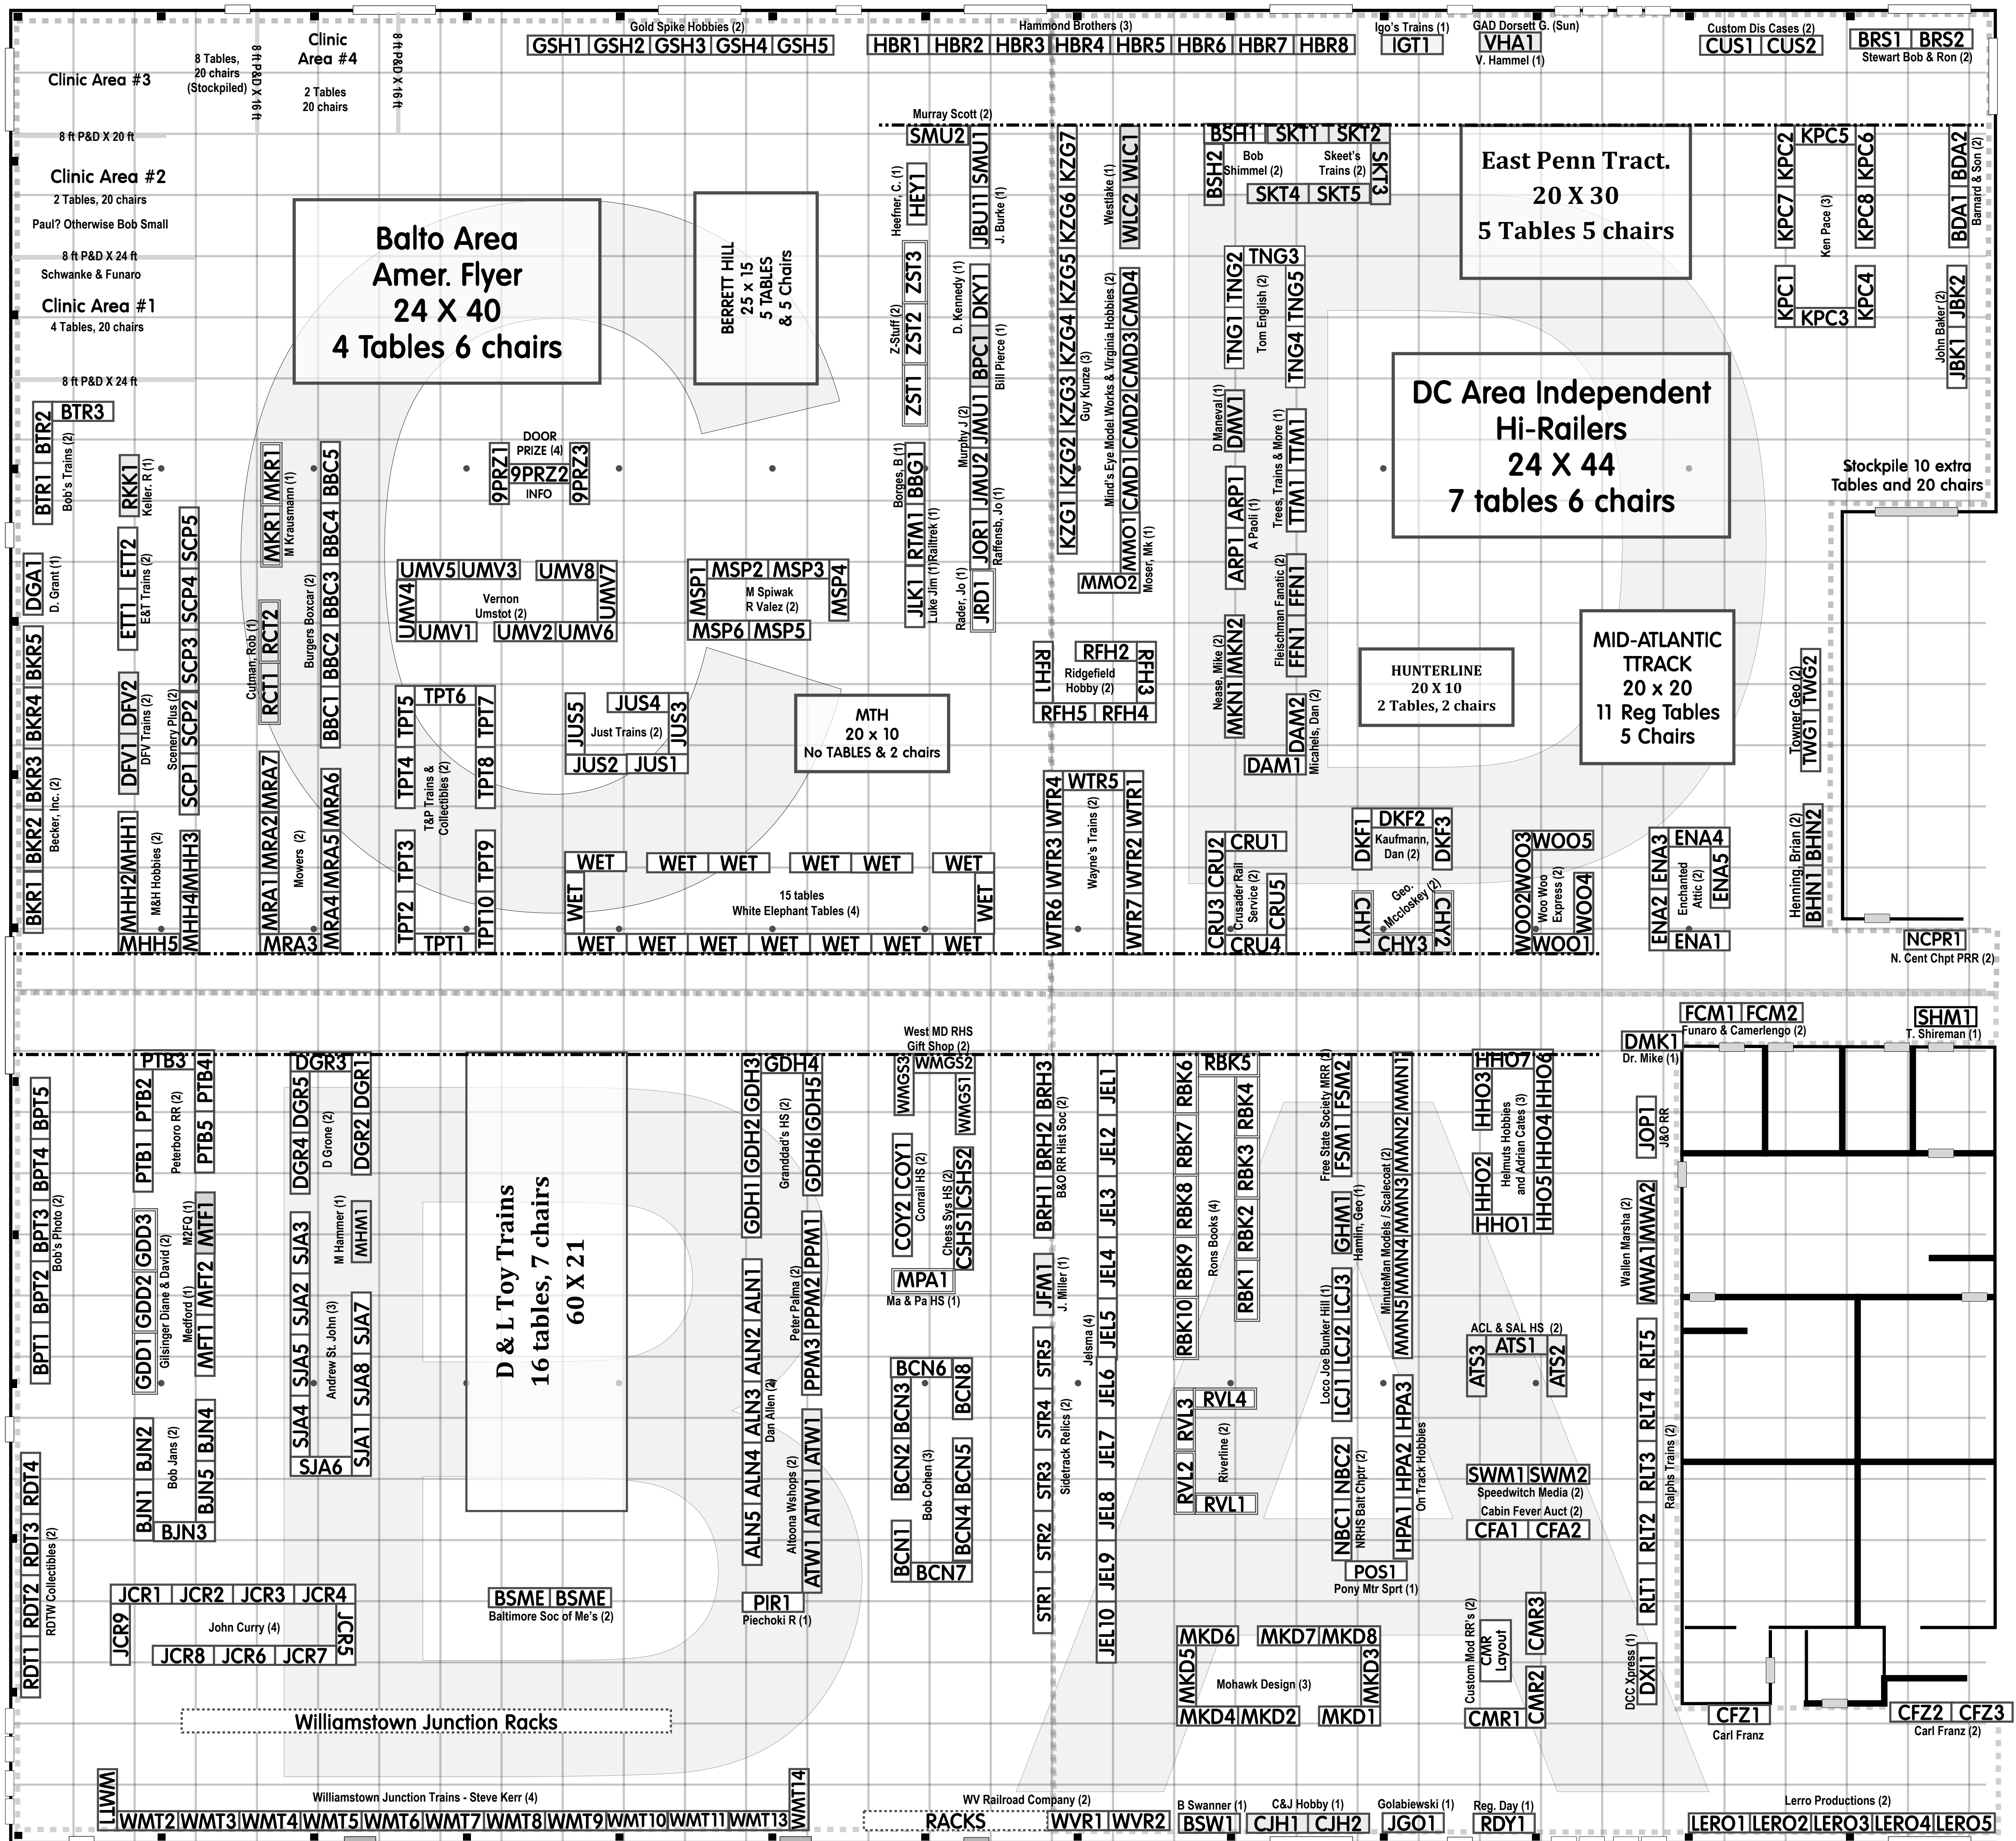

COW PALACE SOUTH HALL FEB 2018

- Single line - Regular Tables
- Double line - Wide Tables
- Racks, etc. Supplied by vendors

- =Post. Use to align tables
- =Shotline. Use to align tables
- Grid: The grid is 8ft X 8ft

(#) A number in parenthesis indicates chair qty for vendor
If missing, see specific instruction otherwise

CENTER HALL